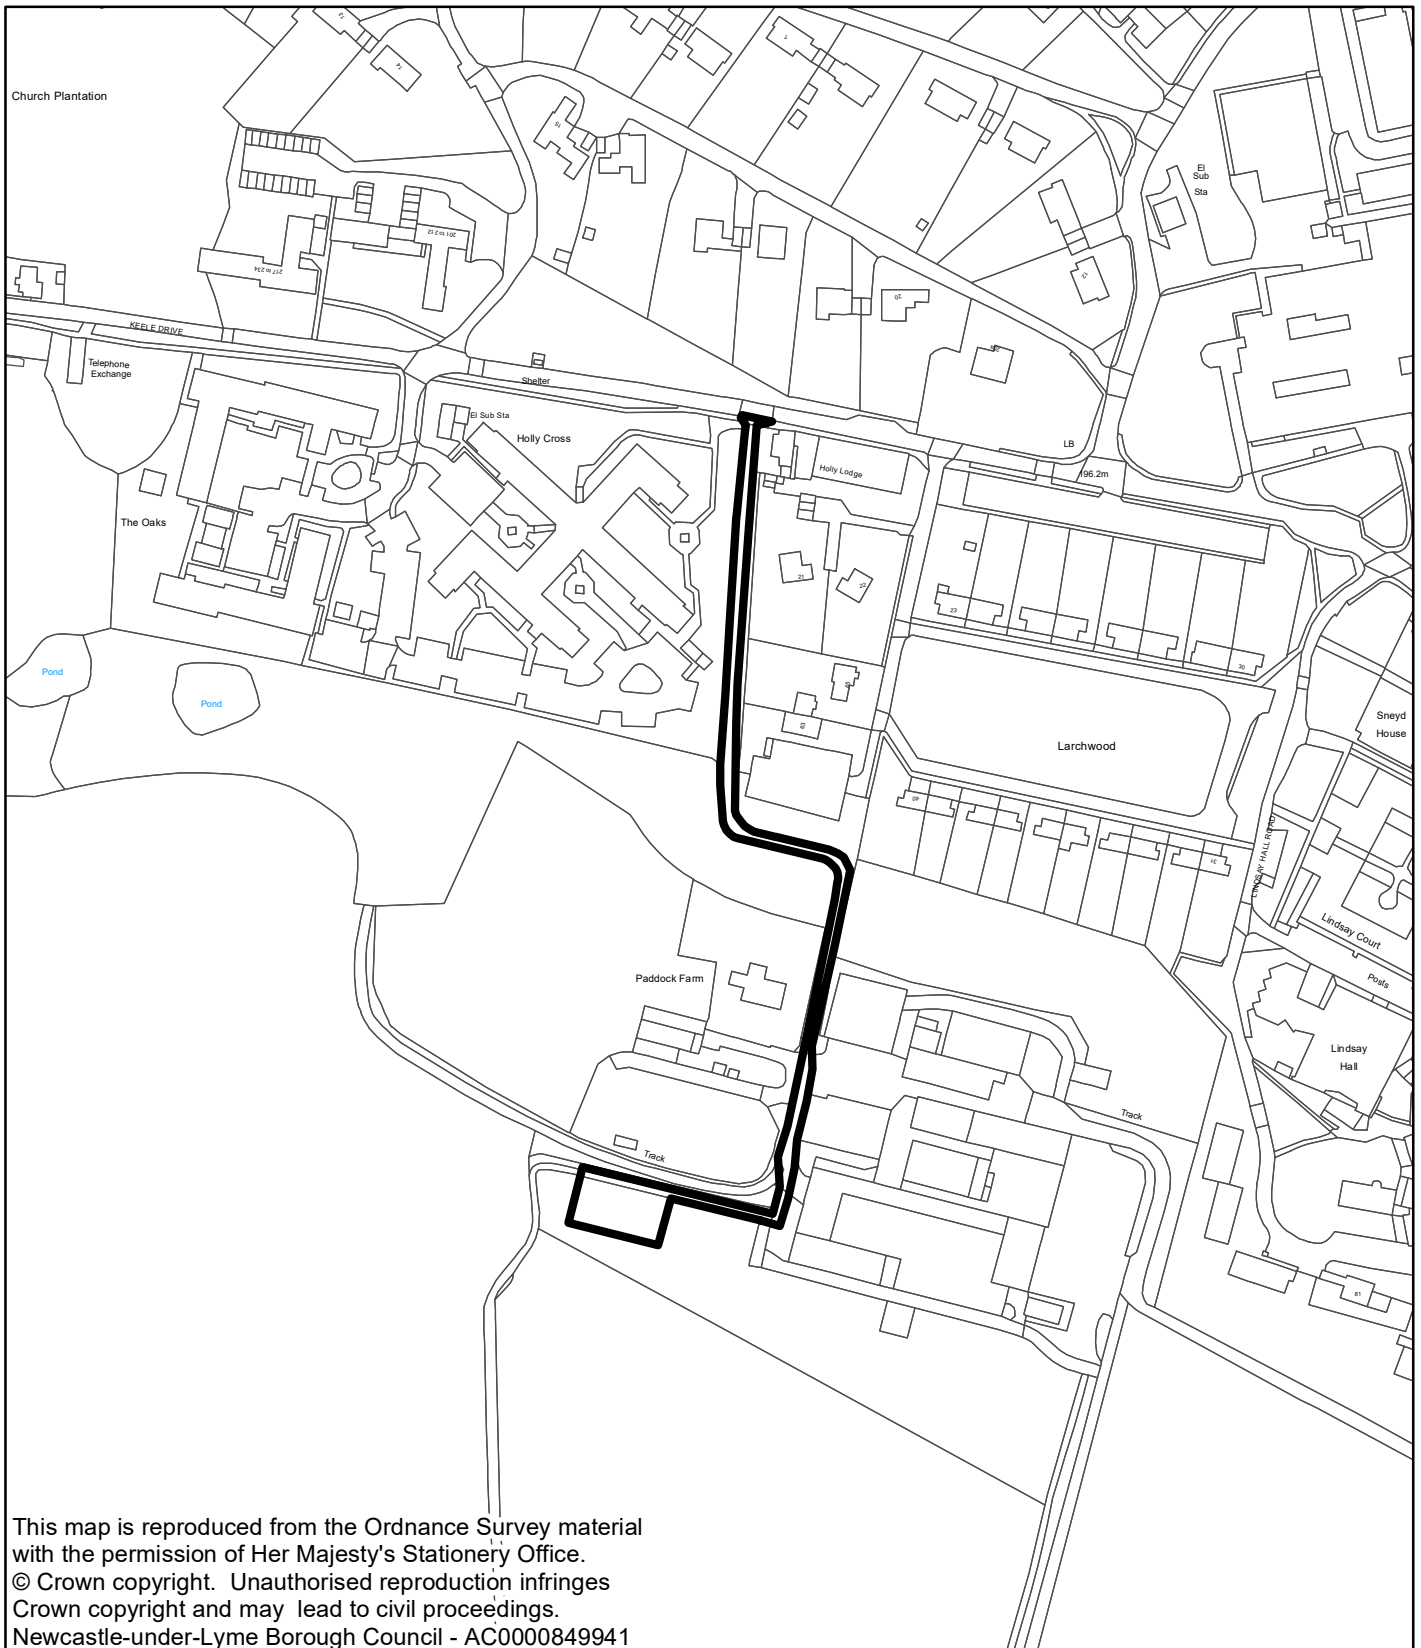

**Paddocks Farm, The Village
Keele, ST5 5BD**

This map is reproduced from the Ordnance Survey material with the permission of Her Majesty's Stationery Office. © Crown copyright. Unauthorised reproduction infringes Crown copyright and may lead to civil proceedings. Newcastle-under-Lyme Borough Council - AC0000849941